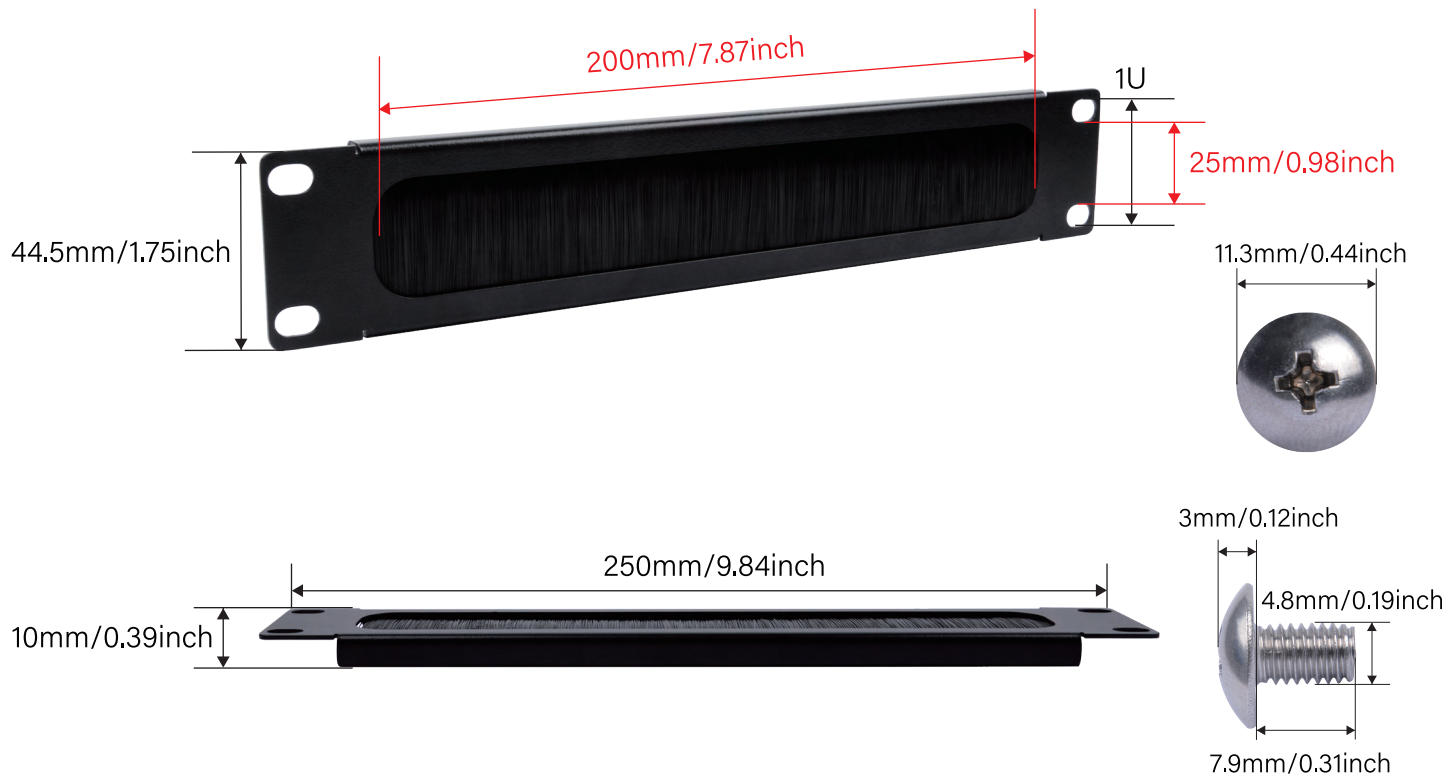

# 10 inch 1U Rack cable Entry Panel with Brush Strip

DP-0055

**Product Name:** Blank Panel with Brush Strip (1U)

**Brand Name:** GeeekPi

**Model Number:** DP-0055

**EC/REP**

**Name:** Sea&Mew Consulting GmbH